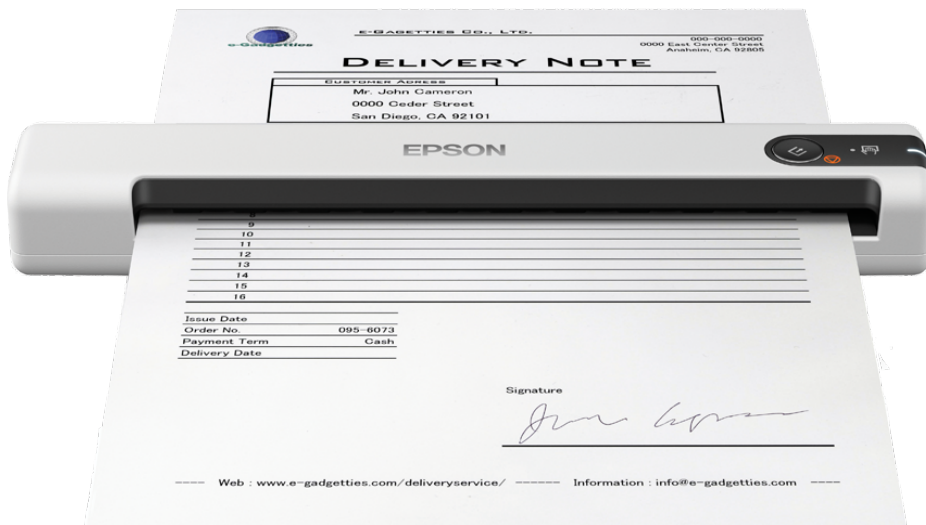

WorkForce DS-70

DATASHEET / BROCHURE

Scan and process documents on the move or in compact, busy office environments with this latest mobile A4 scanner.

The DS-70 is easy to use, set up and transport with its space-saving design, powered by the included single USB cable via your laptop or PC. Its included OCR and document capture software easily creates editable text and searchable PDFs while TWAIN drivers enable seamless integration to third party applications.

Scan anywhere

The small, compact design and USB connectivity make it easy to use the DS-70 wherever it's needed, such as in reception areas, and stores conveniently in a drawer.

Highly organised

Software provided with the DS models includes Document Capture Pro 2 and Epson Scan 2.0, and TWAIN driver support, making it easier to scan, save and share information around the business. Advanced features for naming, separating and routing documents make scanning easy – and logical. Users can save and send files in common formats like PDF, JPEG, TIFF and many more. Continuous scanning with automatic feed mode speeds up the scanning process, while the CIS sensor delivers instant scanning with no warm up time.

Flexible

The ability to scan a wide range of document and media types makes this model a reliable asset. It handles paper from 35gsm to 270gsm, and long paper up to 1.8 metres.

KEY FEATURES

- **Scan anywhere**
Small, lightweight design
- **USB connectivity**
Powered by USB
- **Fast scanning speeds**
At up to 5.5 seconds per page
- **Simplify your workload**
Continuous scanning with automatic feed mode
- **Includes a range of software**
Document Capture Pro 2, Epson Scan 2.0 and TWAIN driver support