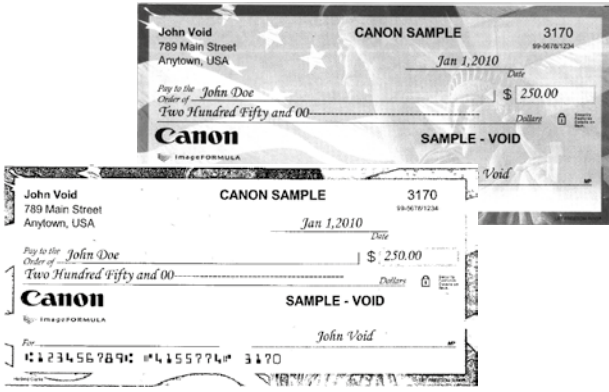

COMPACT DESIGN AND SMALL FOOTPRINT